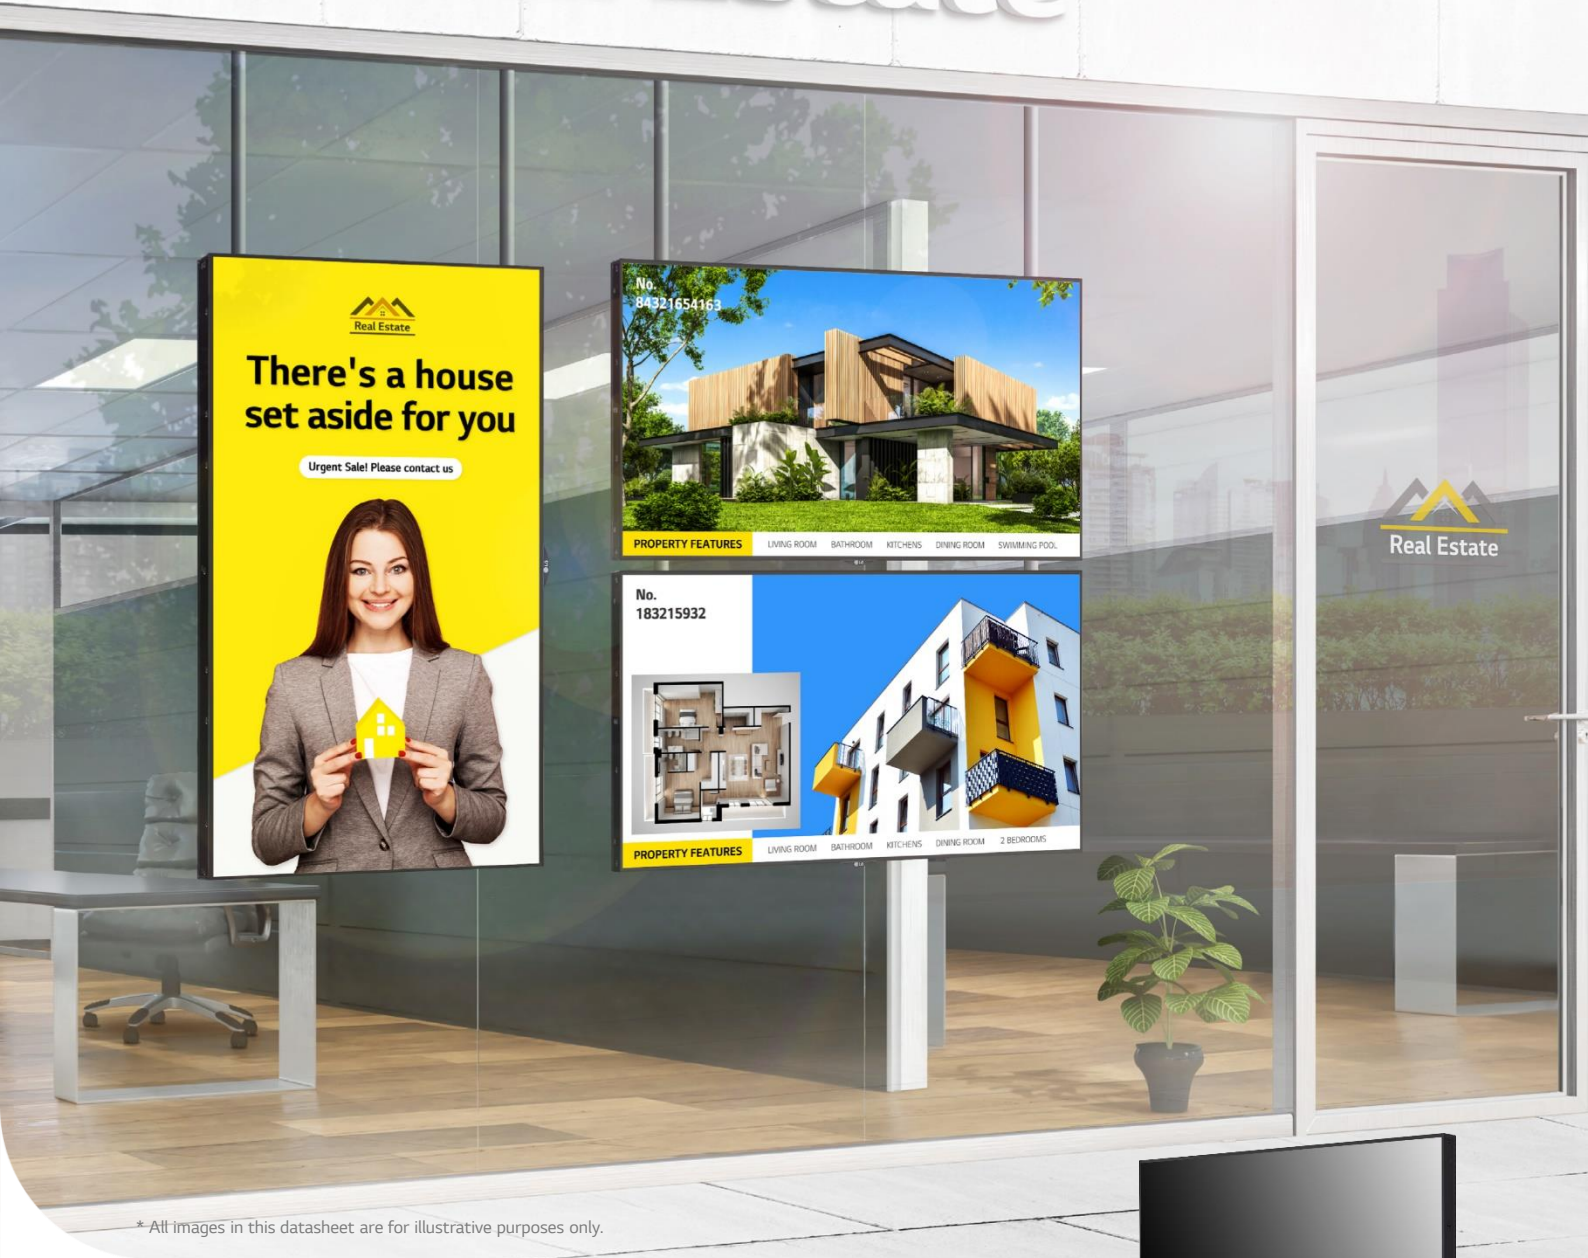

Real Estate

* All images in this datasheet are for illustrative purposes only.

Window Facing Display 55/49XS4J

Outstanding Visibility Beyond Window

 4,000nits
High Brightness

 Slim Bezel

 Long-lasting
High Performance

 webOS
Smart Platform

 Built-in Wi-Fi

 Web-based
Monitoring Solution

		XS4J
	Screen Size, Panel	55" / 49", IPS M+ (WRGB)
Panel	Native Resolution	FHD (1,920 × 1,080)
	Brightness	4,000 nits (Typ.), 3,200 nits (Min.)
Feature	Back Light Sync, Embedded CMS, Temperature Sensor, Auto Brightness Sensor, Built-in Wi-Fi Module, Control Manager	

HIGH VISIBILITY UNDER THE SUNLIGHT

With a great brightness of 4,000 nits*, XS4J clearly deliver contents and attract public attention, which is the ultimate display for outdoor visibility. QWP** enables clear visibility even when the viewer is wearing polarized sunglasses.

* System-on-Chip

SLIM BEZEL DESIGN

XS4J attracts attention with elegant design, featuring a slim bezel. These displays enhance the visual impact of the played content and the store's overall atmosphere.