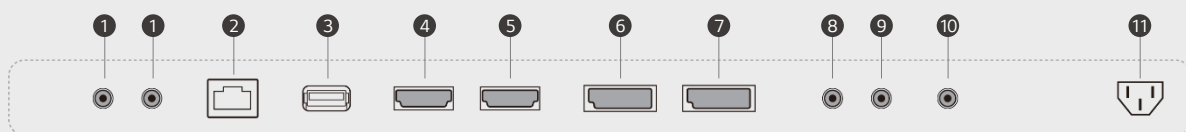

* Bezel Width (T,B / R,L) : 12.0 / 9.9 mm (55XS4J), 9.0 / 6.5 mm (49XS4J)

WIDE OPERATING TEMPERATURE RANGE

XS4J can operate at various temperatures of 0-40°C*.

* Based on LG internal test conducted in February, 2021

* All images in this datasheet are for illustrative purposes only.

CONNECTIVITY

① SPEAKER OUT (R / L)

② LAN

③ USB IN

④ HDMI IN 1

⑤ HDMI IN 2

⑥ DP IN